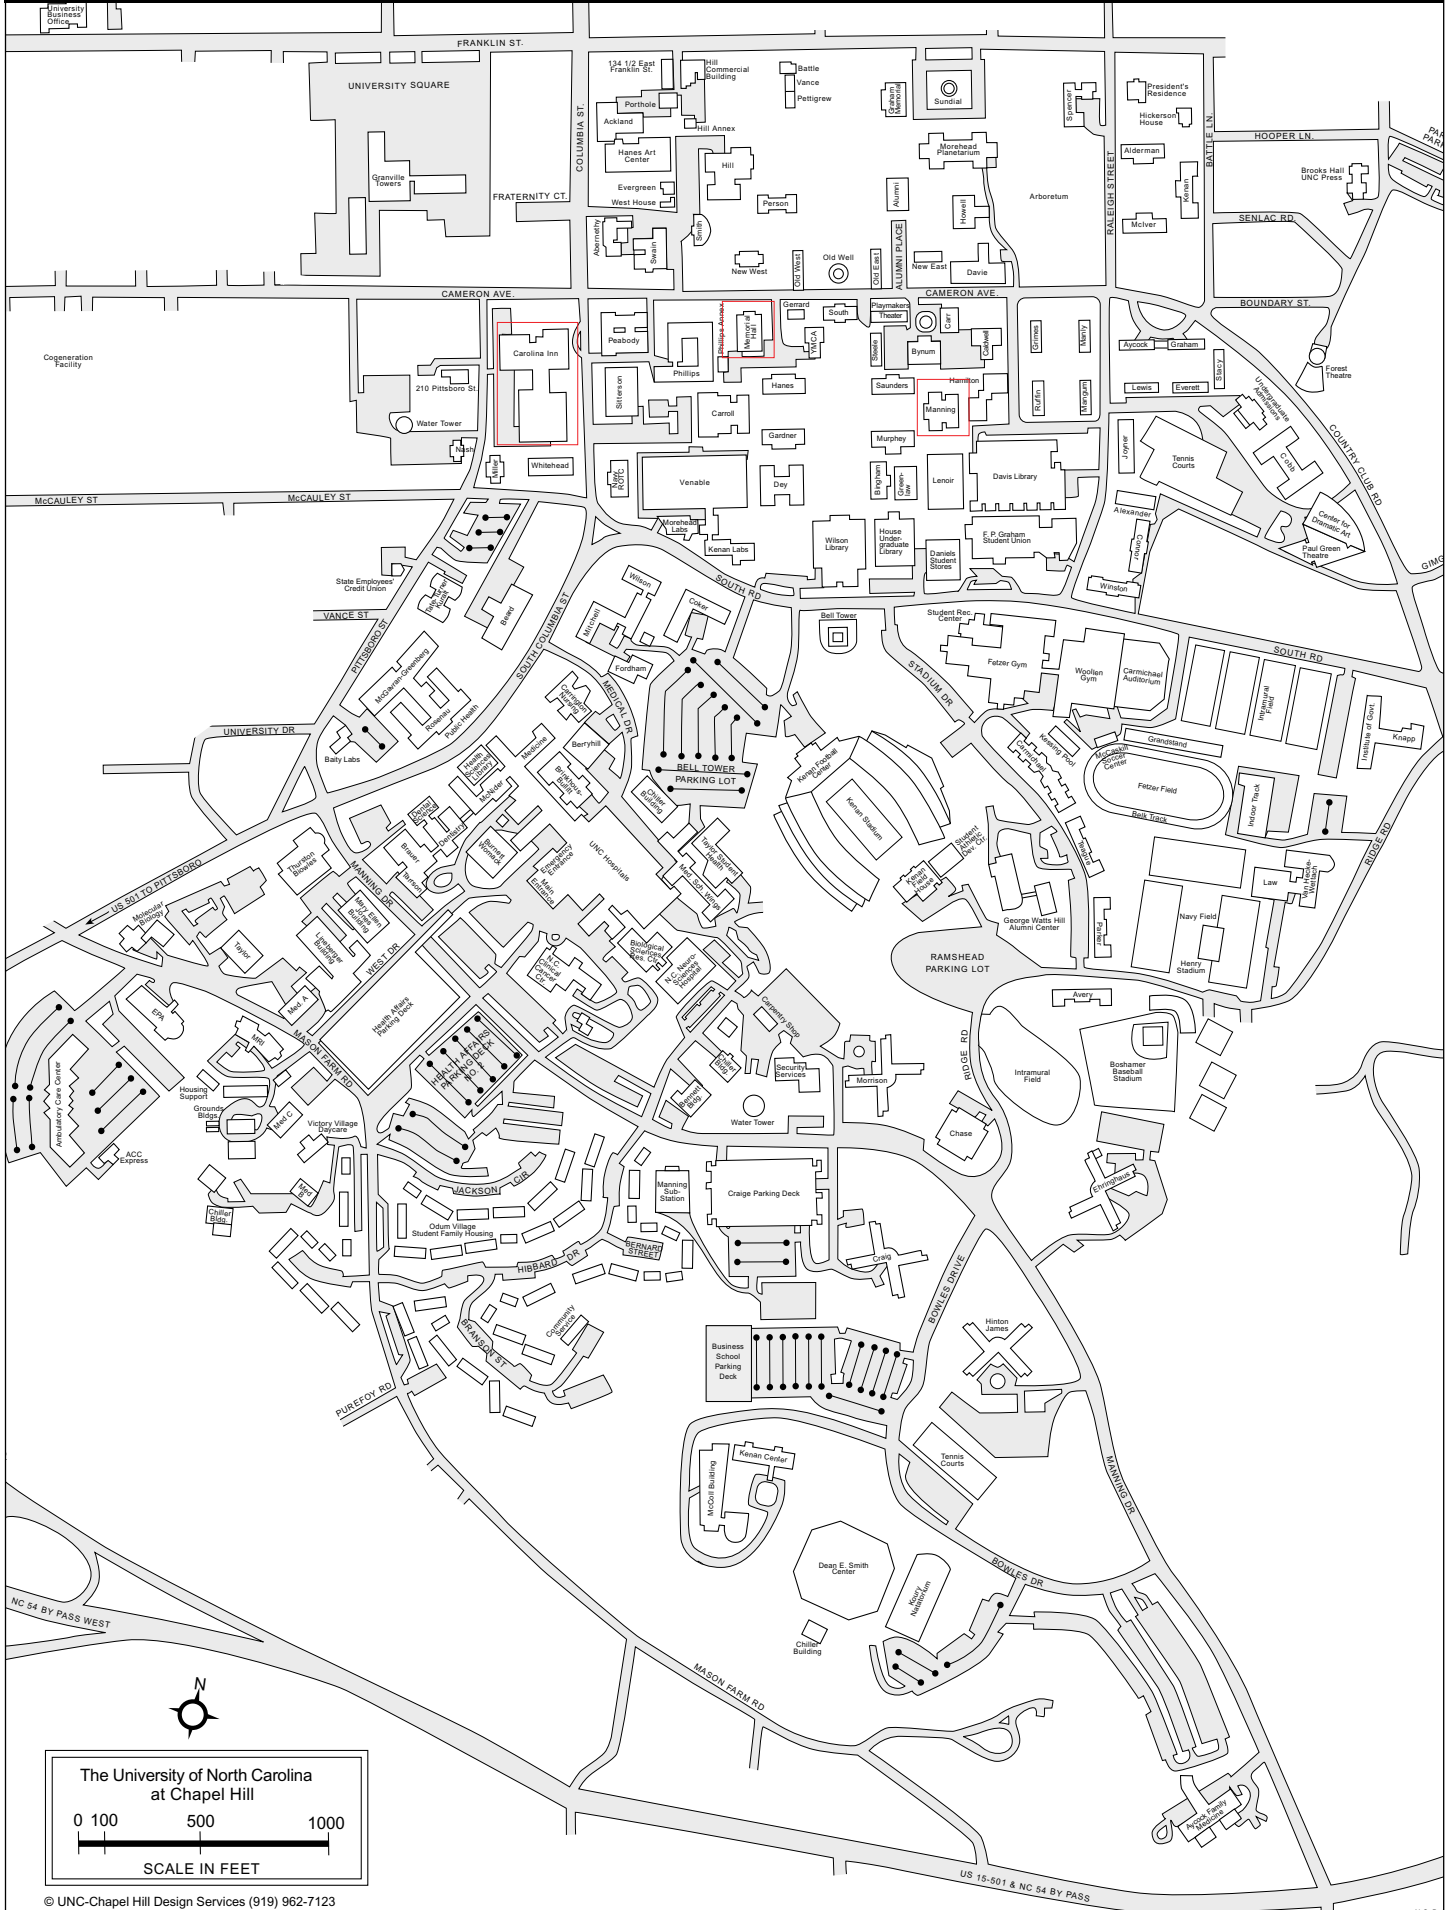

CAMPUS MAP of UNC-CHAPEL HILL

The University of North Carolina
at Chapel Hill

0 100 500 1000

SCALE IN FEET